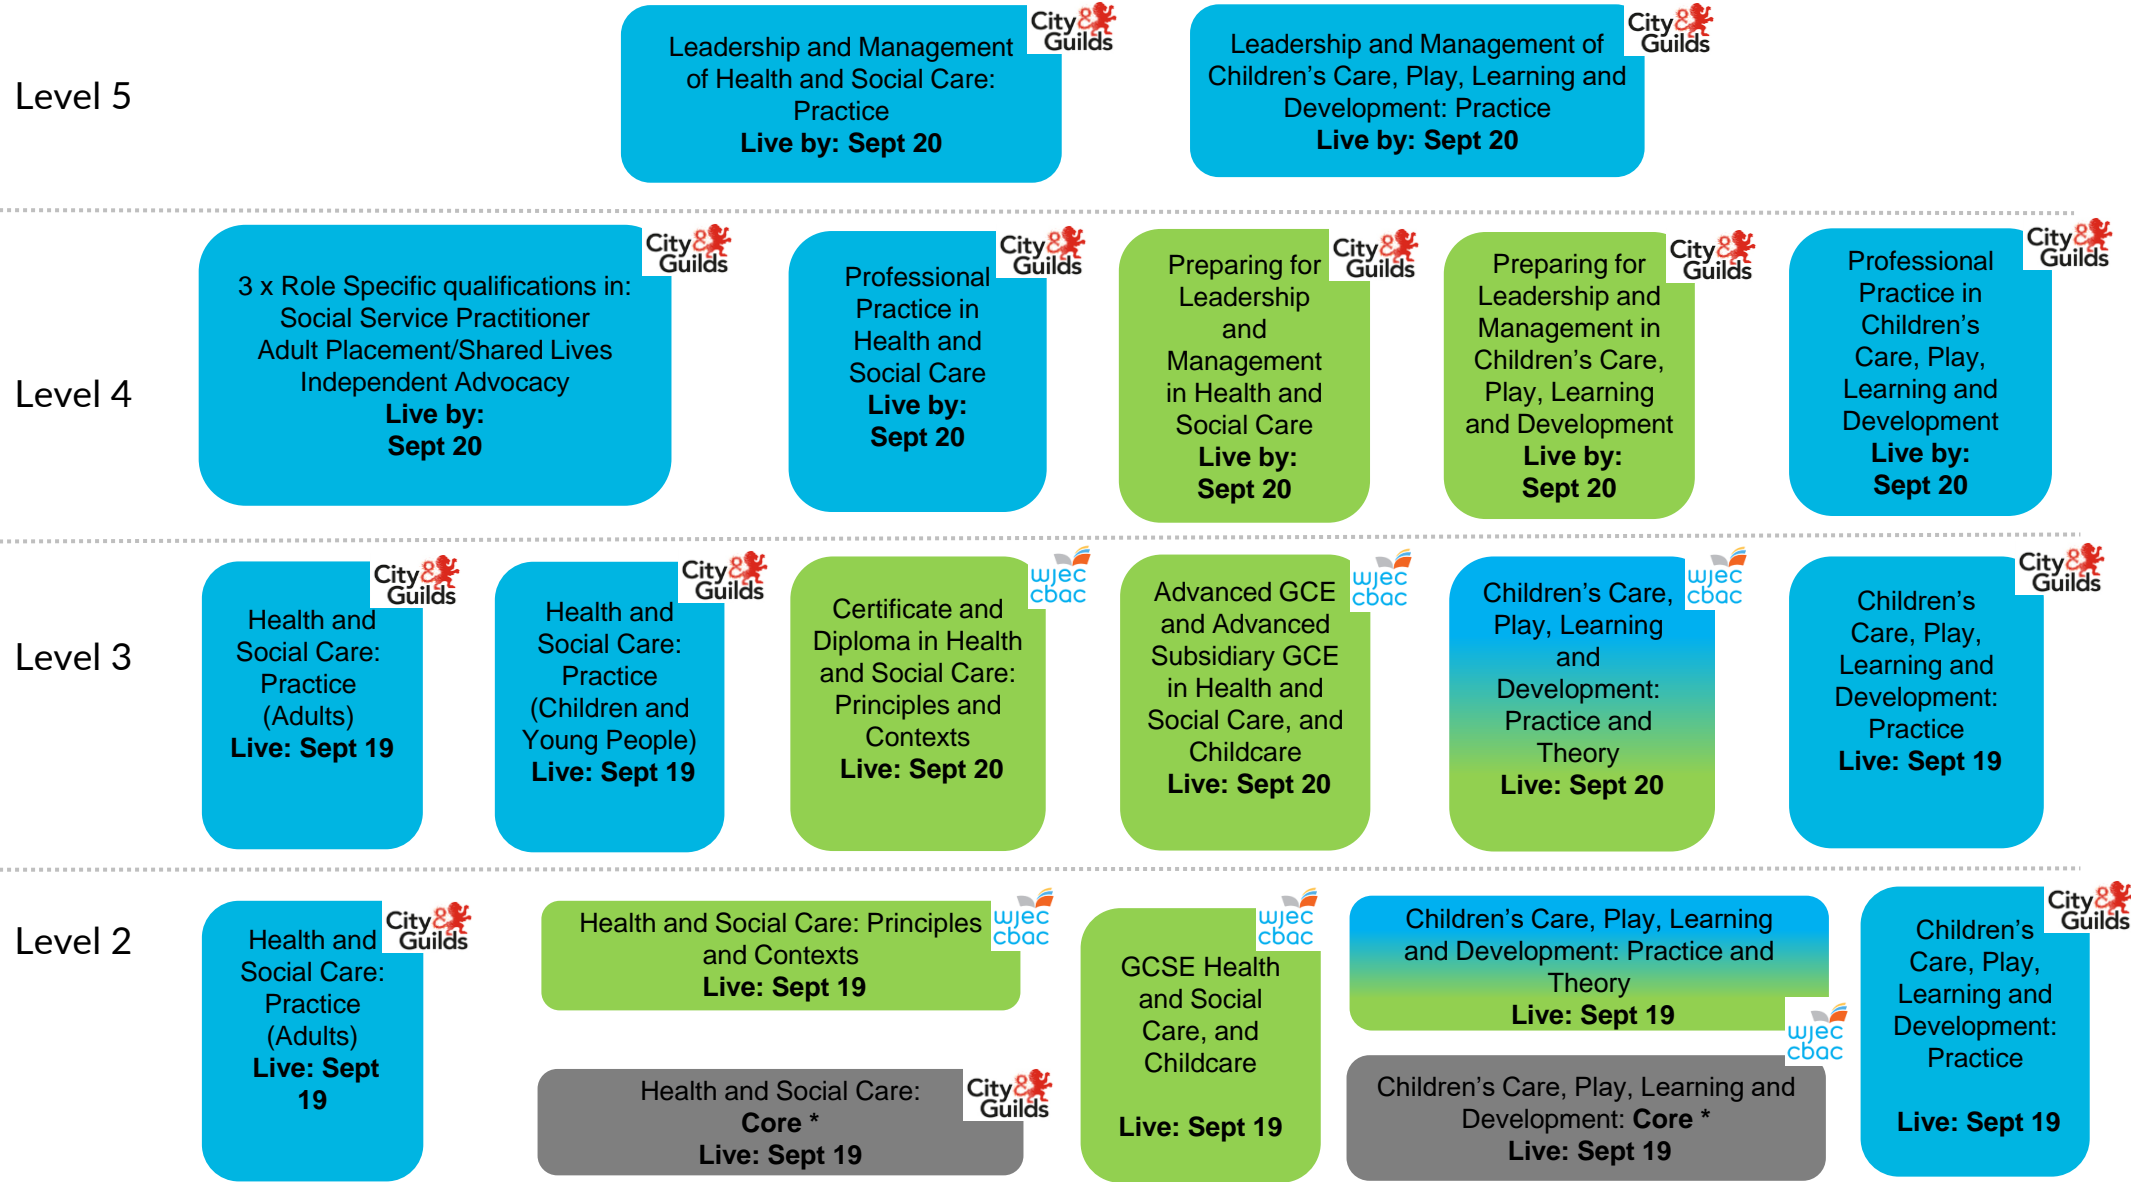

The suite of qualifications

Key

Practice based

Knowledge based

* It is recommended the Core qualification to be taken before or alongside Level 2 or Level 3

 Offered by City & Guilds

 Offered by WJEC